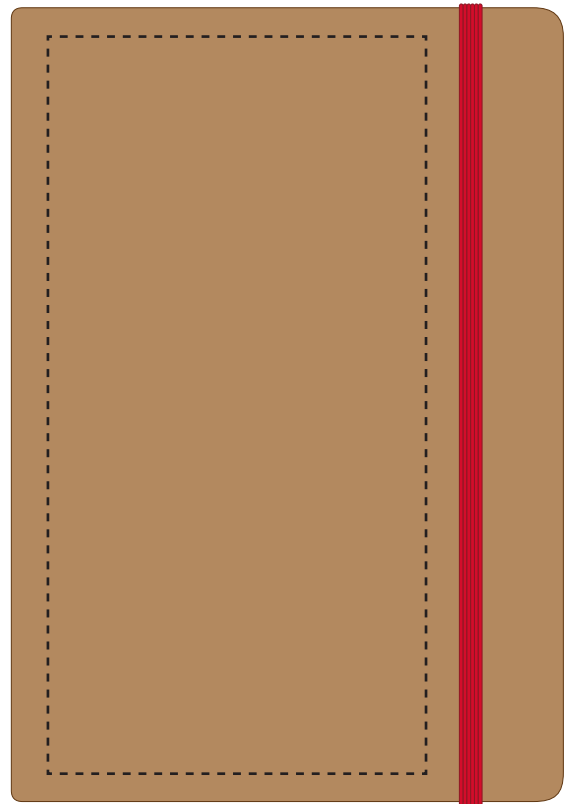

ARTWORK SCALE 100%
Max print area: 195mm x 100mm

● Colour 1