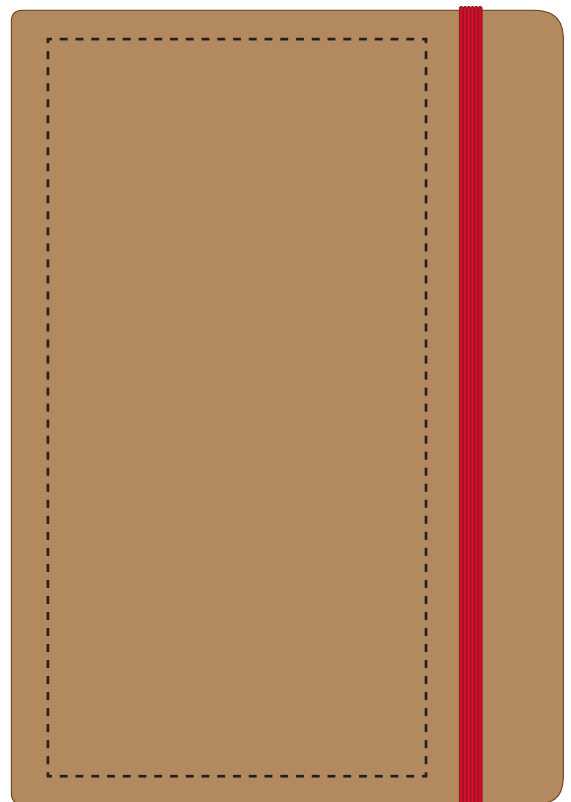

● Full Colour Printing