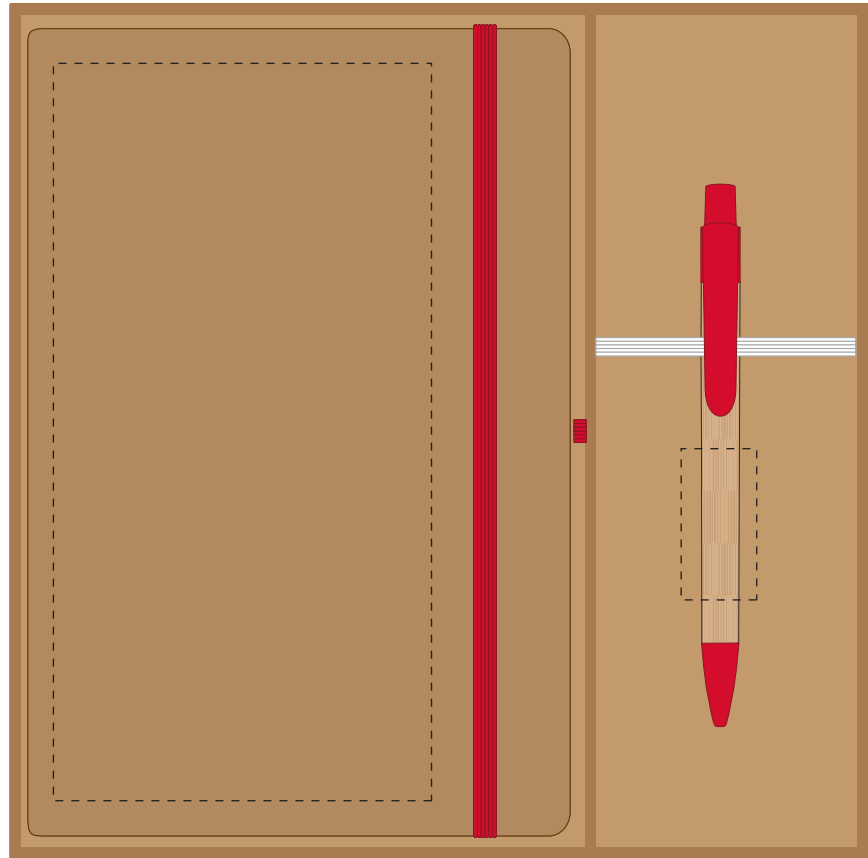

Your Ref:	Quantity:	Product Code: TPC000708
Our Ref:	Version: 1	Product Colour: RED & RED

**PRINTING CONCERNS:****PRODUCT INFO:**

We stock this item in the following colours

**PANTONE REFERENCE(S)**

- Colour 1
- Debossing / Foil Blocking
- Full Colour Printing
- Engraving

**Pen**

- Full Colour Printing
- Engraving
- Colour 1

ARTWORK SCALE 50%

Product Image for visualisation  
- colours may vary

- CENTRED TO PRINT AREA
- CENTRED TO NOTEBOOK

The dashed line is to demonstrate print area and will not appear on your printed item